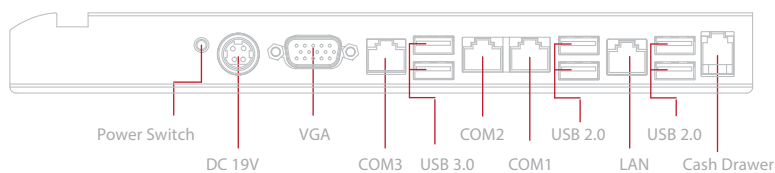

True flat and IP66 waterproof sustainable alcohol cleaning

Projected Capacitive technology (PCT) & multi-touch function

Changeable color to match shop image

Integrated with 10.4" Second Display

Also Available With:

Intel J1900 / Intel i3-2330E 2.2Ghz / Intel i5-2510E 2.5Ghz

Projected Capacitive Touch Screen

19" Touch Panel

IO Interface

Dimensions (mm)